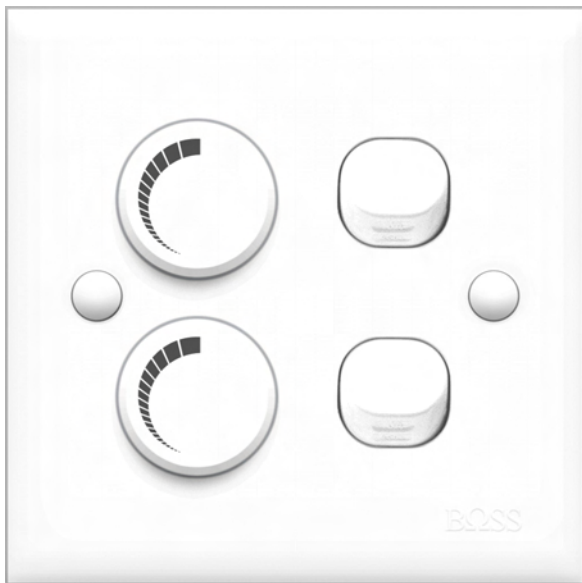

BOSS®

#1 COMPREHENSIVE ELECTRICAL RANGE

B30 PRIME

STANDARD SERIES

B30 PRIME

COLOURS  CHOICE

B30 w/ Anthracite Matte colour

B30 standard White colour

BASIC

Features

Made of high impact resistant polycarbonate components. Specially designed screw caps that conceal all mounting screws.

Technical information on page 118
For mounting box see page 136

B30 system fits British Standard pattern mounting accessories.

ARCHITRAVE SWITCH

The subtle narrow profile of the BOSS architrave switch is specifically designed for areas where there is not enough space for standard switches.

They are the perfect solution for applications where wall space is limited, such as laundries, kitchen pantries, en-suites and bathrooms.

B32 D20NA 2 gang double pole w/ neon

BELL SWITCH - 10A, 250V

B31 BPRA 1 gang bell press with PRESS text

B31 BPA 1 gang bell push with Bell symbol

DIMMER - 250V

B32 V500 500VA dimmer w/ switch

B34 V500 2 gang 500VA dimmer w/ switch