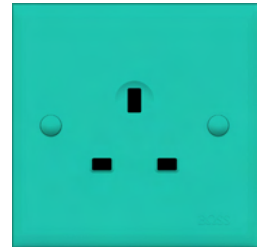

BOSS®

#1 COMPREHENSIVE ELECTRICAL RANGE

B30 PRIME

STANDARD SERIES

B30 PRIME

COLOURS  CHOICE

B30 w/ Anthracite Matte colour

B30 standard White colour

BASIC

Features

Made of high impact resistant polycarbonate components. Specially designed screw caps that conceal all mounting screws.

Technical information on page 118
For mounting box see page 136

B30 system fits British Standard pattern mounting accessories.