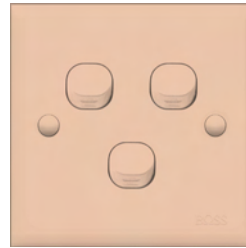

BOSS®

#1 COMPREHENSIVE ELECTRICAL RANGE

B30 PRIME

STANDARD SERIES

B30 PRIME

COLOURS  CHOICE

B30 w/ Anthracite Matte colour

B30 standard White colour

BASIC

Features

Made of high impact resistant polycarbonate components. Specially designed screw caps that conceal all mounting screws.

Technical information on page 118
For mounting box see page 136

B30 system fits British Standard pattern mounting accessories.

Screw caps that conceal all mounting screws.

METALLIC

MATTE

* Minimum Quantity may apply. Custom colour are available upon request.
** The colours shown above are simulated colour. The actual colour may differ, please contact our marketing for a colour sample and availability.

B32 D20NA 2 gang double pole w/ neon

BELL SWITCH - 10A, 250V

B31 BPRA 1 gang bell press with PRESS text

B31 BPA 1 gang bell push with Bell symbol

DIMMER - 250V

B32 V500 500VA dimmer w/ switch

B34 V500 2 gang 500VA dimmer w/ switch