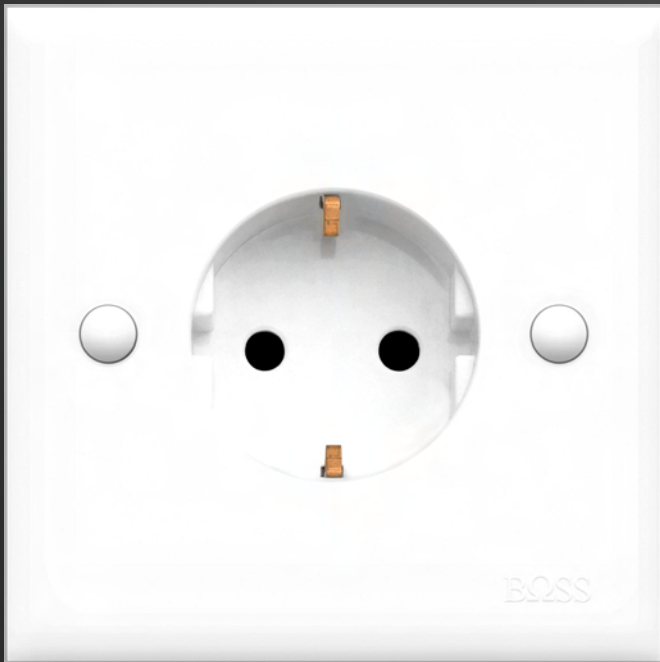

BOSS®

#1 COMPREHENSIVE ELECTRICAL RANGE

MS.DLB30.06-0219

B30 PRIME

STANDARD SERIES