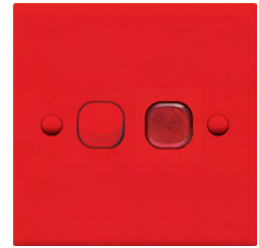

BOSS®

#1 COMPREHENSIVE ELECTRICAL RANGE

B30 PRIME

STANDARD SERIES

B30 PRIME

COLOURS  CHOICE

B30 w/ Anthracite Matte colour

B30 standard White colour

BASIC

Features

Made of high impact resistant polycarbonate components. Specially designed screw caps that conceal all mounting screws.

Technical information on page 118
For mounting box see page 136

B30 system fits British Standard pattern mounting accessories.

Screw caps that conceal all mounting screws.

METALLIC

MATTE

* Minimum Quantity may apply. Custom colour are available upon request.
** The colours shown above are simulated colour. The actual colour may differ, please contact our marketing for a colour sample and availability.