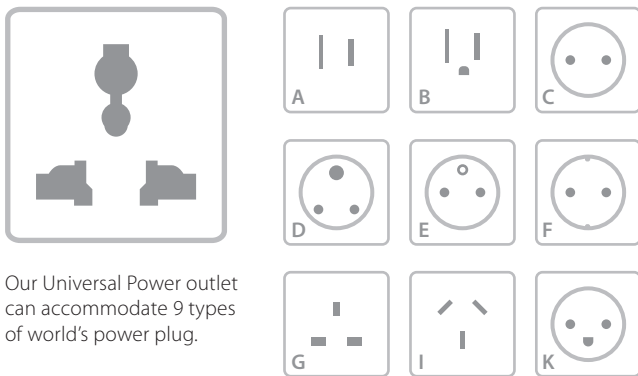

Scan QR Code

MULTIMEDIA OUTLETS

USB CHARGER
for Smartphone, iPad
& Android tablets

Screw terminal type
for ease of installation

UNIVERSAL POWER OUTLET

Our Universal Power outlet
can accommodate 9 types
of world's power plug.