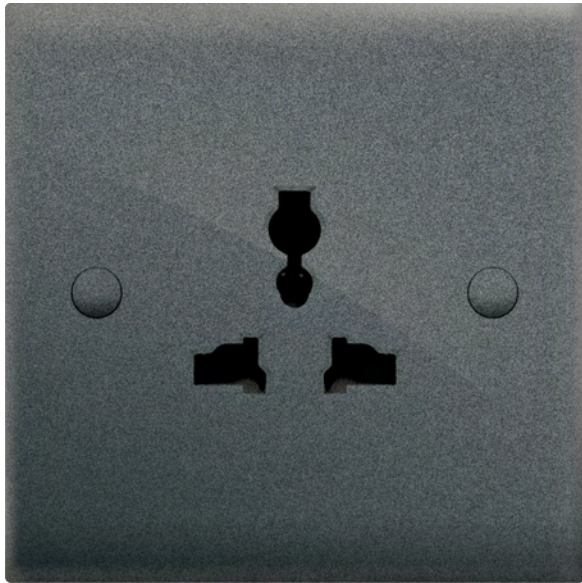

BOSS®

#1 COMPREHENSIVE ELECTRICAL RANGE

B30 PRIME

STANDARD SERIES

B30 PRIME

COLOURS  CHOICE

B30 w/ Anthracite Matte colour

B30 standard White colour

BASIC

Features

Made of high impact resistant polycarbonate components. Specially designed screw caps that conceal all mounting screws.

Technical information on page 118
For mounting box see page 136

B30 system fits British Standard pattern mounting accessories.

Screw caps that conceal all mounting screws.

METALLIC

MATTE

* Minimum Quantity may apply. Custom colour are available upon request.
** The colours shown above are simulated colour. The actual colour may differ, please contact our marketing for a colour sample and availability.

ARCHITRAVE SWITCH

The subtle narrow profile of the BOSS architrave switch is specifically designed for areas where there is not enough space for standard switches.

They are the perfect solution for applications where wall space is limited, such as laundries, kitchen pantries, en-suites and bathrooms.