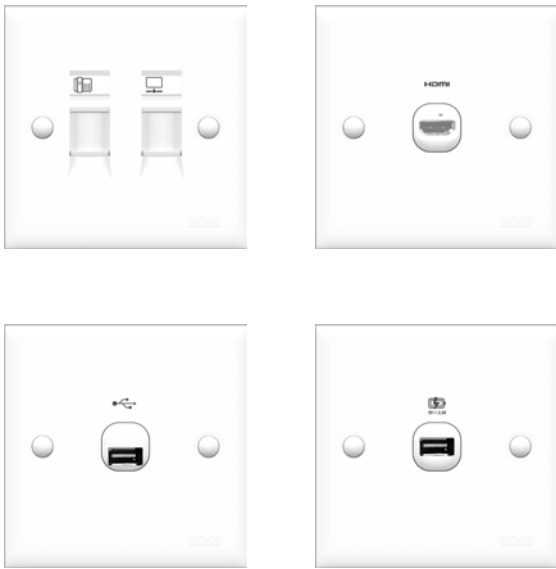

BASIC

Features

Made of high impact resistant polycarbonate components. Specially designed screw caps that conceal all mounting screws.

Technical information on page 118
For mounting box see page 136

B30 system fits British Standard pattern mounting accessories.

Screw caps that conceal all mounting screws.

METALLIC

MATTE

* Minimum Quantity may apply. Custom colour are available upon request.
** The colours shown above are simulated colour. The actual colour may differ, please contact our marketing for a colour sample and availability.

Scan QR Code

MULTIMEDIA OUTLETS

USB CHARGER
for Smartphone, iPad
& Android tablets

Screw terminal type
for ease of installation

UNIVERSAL POWER OUTLET

Our Universal Power outlet
can accommodate 9 types
of world's power plug.

ARCHITRAVE SWITCH

The subtle narrow profile of the BOSS architrave switch is specifically designed for areas where there is not enough space for standard switches.

They are the perfect solution for applications where wall space is limited, such as laundries, kitchen pantries, en-suites and bathrooms.