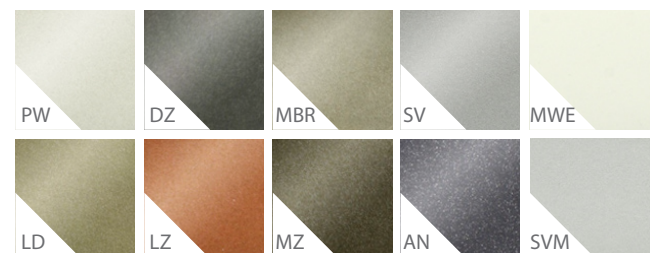

BOSS®

#1 COMPREHENSIVE ELECTRICAL RANGE

B30 PRIME

STANDARD SERIES

B30 PRIME

COLOURS  CHOICE

B30 w/ Anthracite Matte colour

B30 standard White colour

Screw caps that conceal all mounting screws.

METALLIC

MATTE

* Minimum Quantity may apply. Custom colour are available upon request.
** The colours shown above are simulated colour. The actual colour may differ, please contact our marketing for a colour sample and availability.